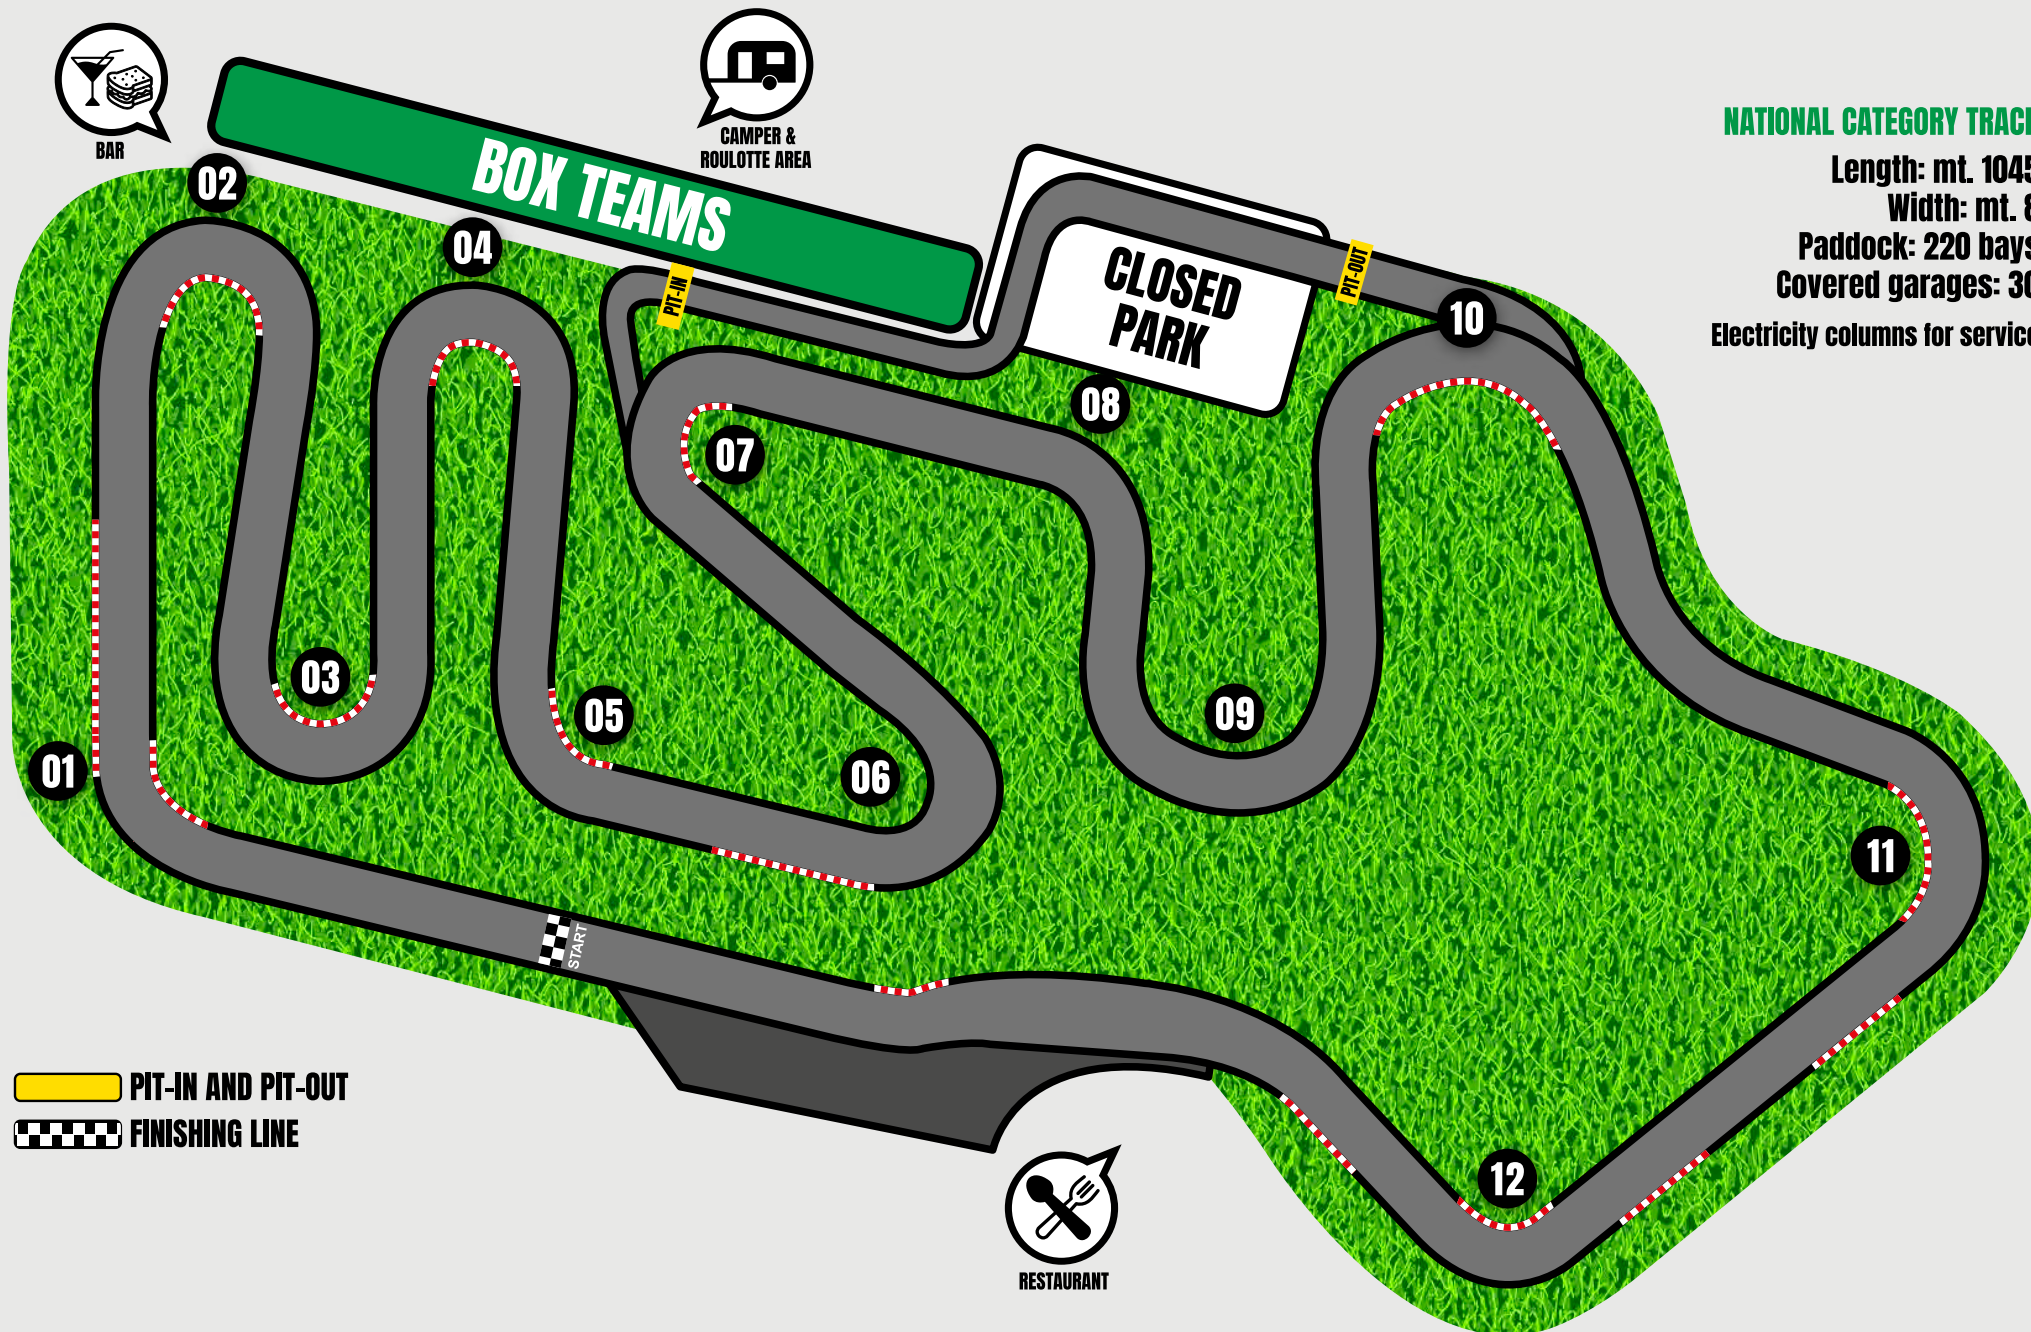

# PISTA AZZURRA TRACK LINE

## NATIONAL CATEGORY TRACK

Length: mt. 1045

Width: mt. 8

Paddock: 220 bays

Covered garages: 30

Electricity columns for service

 PIT-IN AND PIT-OUT

 FINISHING LINE

  
RESTAURANT